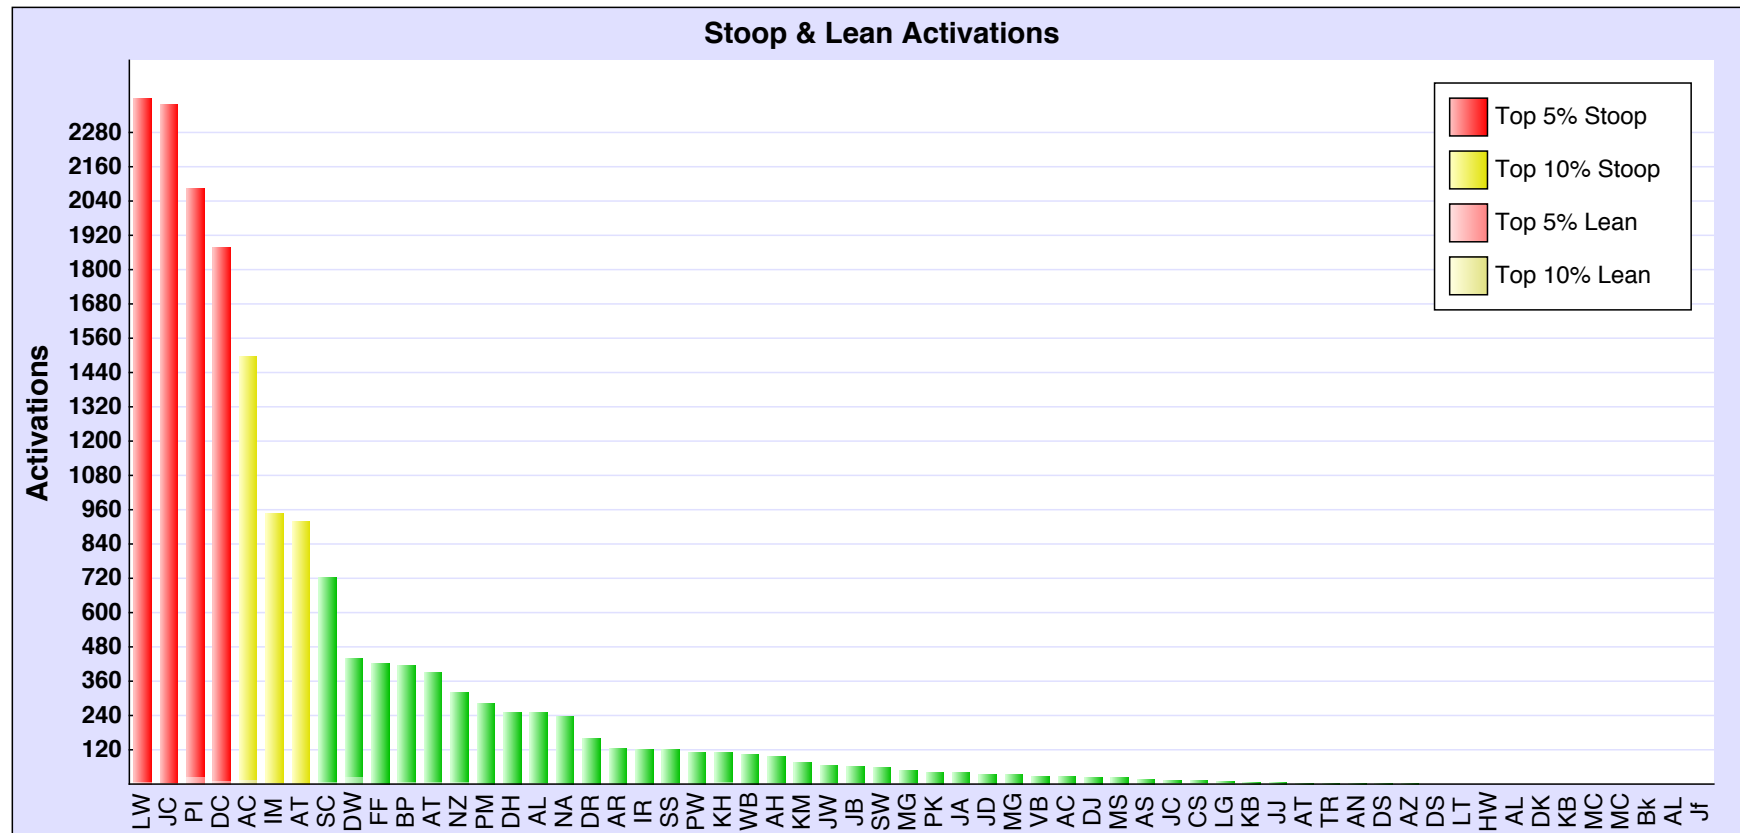

Activations / Hour

Rank	Name	Average Acts/Hr	Total Activations	Usage (Hrs)	Lean Threshold	Stoop Threshold	Vibration Mode	Job Title	Location	User Group
1		25.45	2473	97:09	30	50	ON	LBO	Kingsbury	Outfeed
2		24.01	2451	102:06	30	50	ON	LBO	Kingsbury	Outfeed
3		23.65	164	6:55	30	50	ON	LBO	Kingsbury	Outfeed
4		19.43	129	6:38	30	50	ON	LBO	Kingsbury	Infeed
5		19.14	2146	112:07	30	50	ON	LBO	Kingsbury	Infeed
6		17.65	1933	109:33	30	50	ON	LBO	Kingsbury	NIGHT SHIFT
7		15.03	1542	102:37	30	50	ON	LBO	Kingsbury	NIGHT SHIFT
8		13.66	427	31:16	30	50	ON	LBO	Kingsbury	Outfeed
9		12.76	946	74:08	30	50	ON	LBO	Kingsbury	Outfeed
10		7.42	452	60:52	30	50	ON	LBO	Kingsbury	Channel Islands
11		6.98	974	139:29	30	50	ON	LBO	Kingsbury	Infeed
12		6.26	746	119:12	30	50	ON	LBO	Kingsbury	Outfeed
13		5.74	258	44:56	30	50	ON	LBO	Kingsbury	NIGHT SHIFT
14		5.16	258	49:57	30	50	ON	LBO	Kingsbury	Infeed
15		4.62	34	7:21	30	50	ON	LBO	Kingsbury	Outfeed
16		4.53	107	23:36	30	50	ON	LBO	Kingsbury	Infeed
17		4.24	404	95:18	30	50	ON	LBO	Kingsbury	Outfeed
18		3.87	433	111:59	30	50	ON	LBO	Kingsbury	Outfeed
19		3.67	331	90:17	30	50	ON	LBO	Kingsbury	Infeed
20		3.23	289	89:22	30	50	ON	LBO	Kingsbury	Outfeed
21		2.44	243	99:27	30	50	ON	LBO	Kingsbury	Outfeed
22		1.93	126	65:16	30	50	ON	LBO	Kingsbury	Outfeed
23		1.82	101	55:27	30	50	ON	LBO	Kingsbury	Infeed
24		1.59	115	72:24	30	50	ON	LBO	Kingsbury	Infeed

Activations