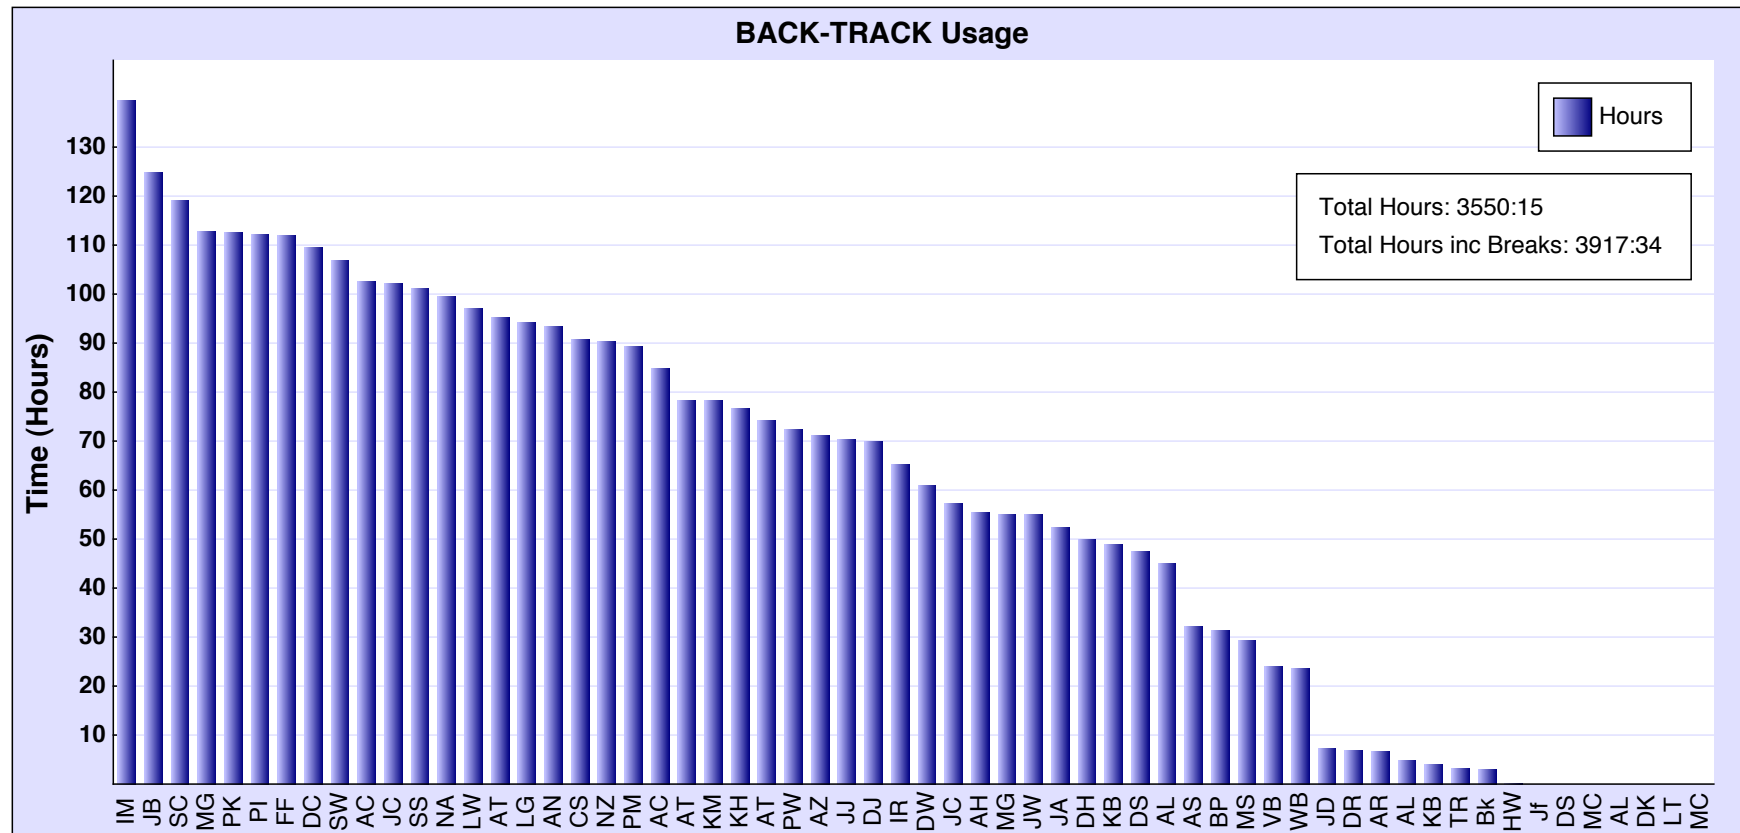

BACK-TRACK Usage, 01 March 2011 to 31 March 2011